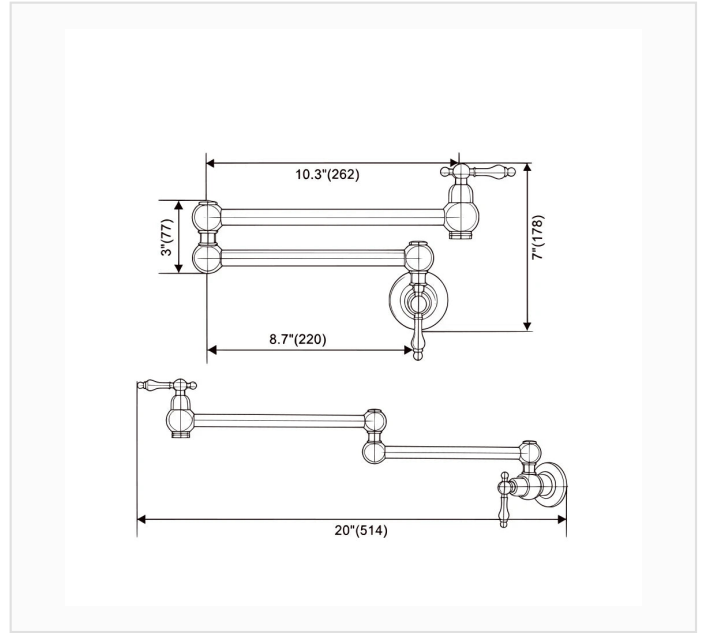

FYF-05042

SPEC SHEET · REV A · JUNE 2026

Wall-mount folding pot filler kitchen faucet, 20" (514 mm) extended reach, brushed nickel

BRUSHED NICKEL · FYF-05042

DIMENSION DRAWING · INCH [MM]

SPECIFICATIONS

Model	FYF-05042
Product type	Pot filler kitchen faucet
Finish	Brushed Nickel
Overall dimensions	20" (514 mm) extended reach × 7" (178 mm) height; folds to 10.3" (262 mm)
Arm spacing	3" (77 mm) between upper and lower folding arms
Installation	Wall-mounted
Certification	 cUPC listed (US & Canada)

TRADE TERMS

MOQ

1 unit via freight forwarder, or 1 × 20-ft container

QUOTE REPLY

Within 24 hours

LEAD TIME

30–45 days after sample approval