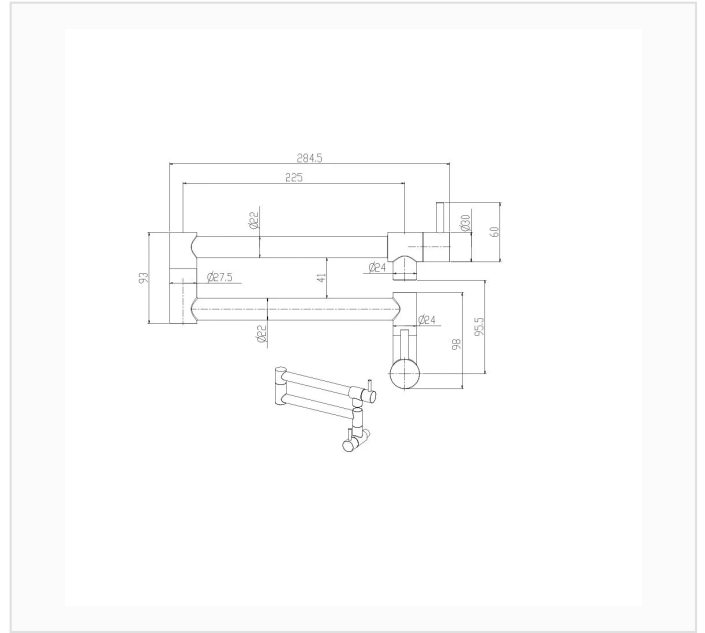

FYF-05040

SPEC SHEET · REV A · JUNE 2026

Wall-mounted folding pot filler kitchen faucet with dual shut-off lever handles, 11.2" (284.5 mm) folding arm — Brushed Nickel

BRUSHED NICKEL · FYF-05040

DIMENSION DRAWING · INCH [MM]

SPECIFICATIONS

Model	FYF-05040
Product type	Pot filler kitchen faucet
Finish	Brushed Nickel
Overall dimensions	Folding arm 11.2" (284.5 mm) · joint height 3.7" (93 mm) · arm Ø 0.87" (22 mm)
Installation	Wall-mounted
Certification	 cUPC listed (US & Canada)

TRADE TERMS

MOQ

1 unit via freight forwarder, or 1 × 20-ft container

QUOTE REPLY

Within 24 hours

LEAD TIME

30–45 days after sample approval