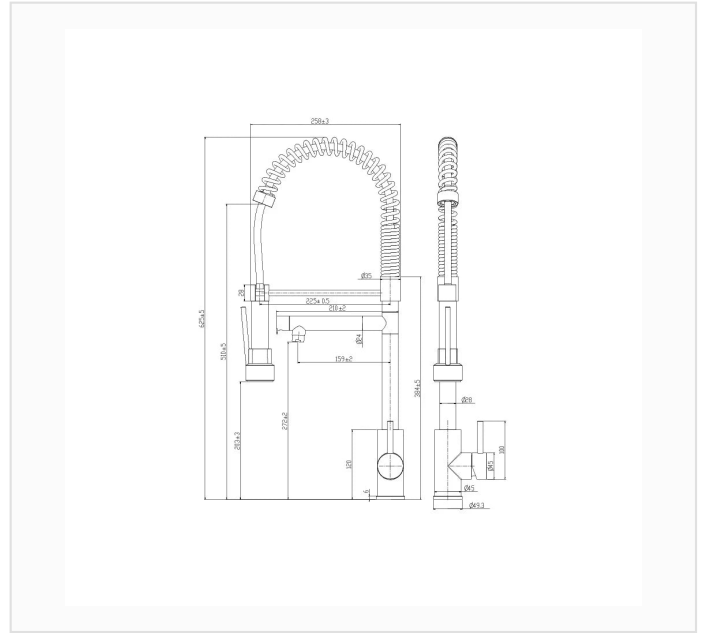

## FYF-05039

SPEC SHEET · REV A · JUNE 2026

Commercial spring-neck pull-down kitchen faucet with auxiliary pot filler spout, Brushed Nickel, 24.6" (625 mm) overall height

BRUSHED NICKEL · FYF-05039

DIMENSION DRAWING · INCH [MM]

## SPECIFICATIONS

Model	FYF-05039
Product type	Pull-down kitchen faucet with pot filler spout
Finish	Brushed Nickel
Overall dimensions	<b>24.6" H × 10.2" spout reach (625 × 258 mm) · base Ø1.9" (Ø49.3 mm)</b>
Installation	Deck-mounted single hole
Certification	 cUPC listed (US & Canada)

## MOQ

1 unit via freight forwarder, or 1 × 20-ft container

## LEAD TIME

30–45 days after sample approval