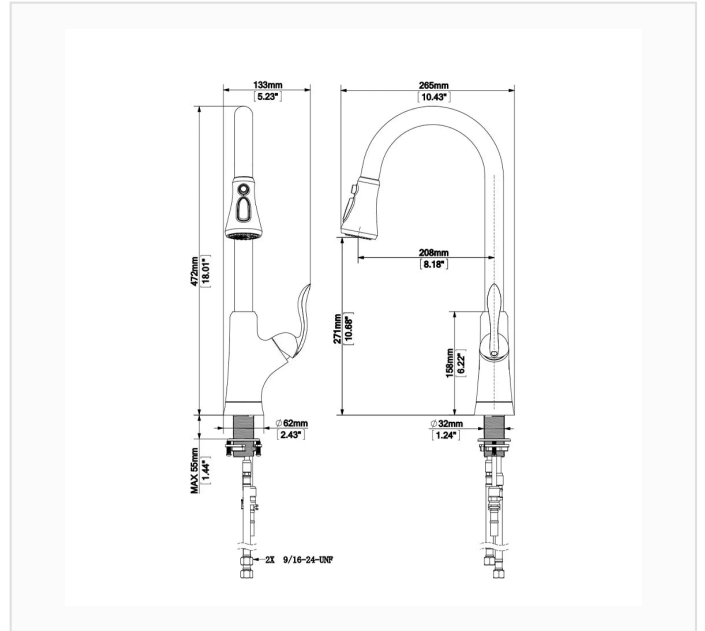

FYF-05038

SPEC SHEET · REV A · JUNE 2026

Matte black single-handle high-arc pull-down kitchen faucet, 18.01" H x 10.43" reach (472 x 265 mm)

MATTE BLACK · FYF-05038

DIMENSION DRAWING · INCH [MM]

SPECIFICATIONS

Model	FYF-05038
Product type	Pull-down kitchen faucet
Finish	Matte Black
Configuration	Single handle, dual-function pull-down spray head
Overall dimensions	18.01" H x 10.43" reach (472 x 265 mm); outlet height 10.68" (271 mm)
Connection	2 x 9/16-24 UNF supply hoses
Installation	Deck-mounted single hole, Ø 1.24" (32 mm)
Certification	 cUPC listed (US & Canada)