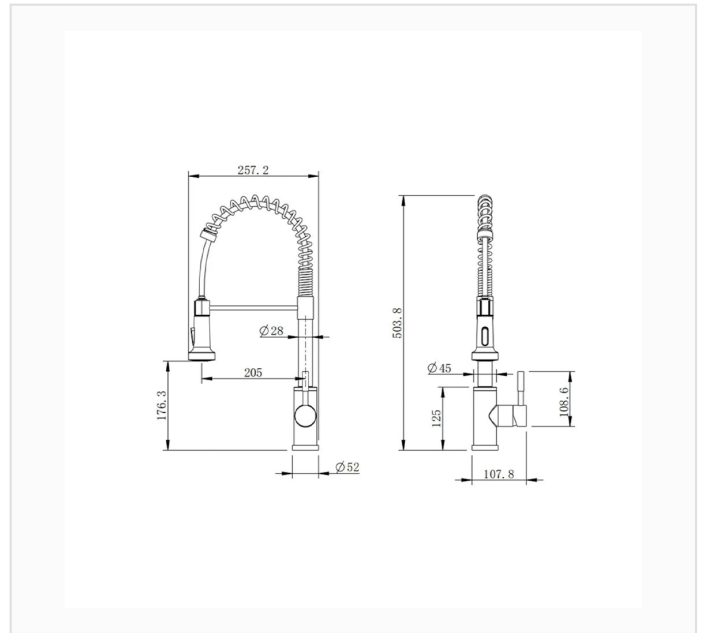

FYF-05035BK

SPEC SHEET · REV A · JUNE 2026

Spring-neck pull-down kitchen faucet, single-handle, 19.8" (503.8 mm) tall, Matte Black

MATTE BLACK · FYF-05035BK

DIMENSION DRAWING · INCH [MM]

SPECIFICATIONS

Model	FYF-05035BK
Product type	Pull-down kitchen faucet
Finish	Matte Black
Overall dimensions	19.8" × 10.1" × 4.2" (503.8 × 257.2 × 107.8 mm) · Spout reach 8.1" (205 mm) · Base Ø2.0" (Ø52 mm)
Installation	Deck-mounted single hole
Certification	 cUPC listed (US & Canada)

TRADE TERMS

MOQ

1 unit via freight forwarder, or 1 × 20-ft container

QUOTE REPLY

Within 24 hours

LEAD TIME

30–45 days after sample approval