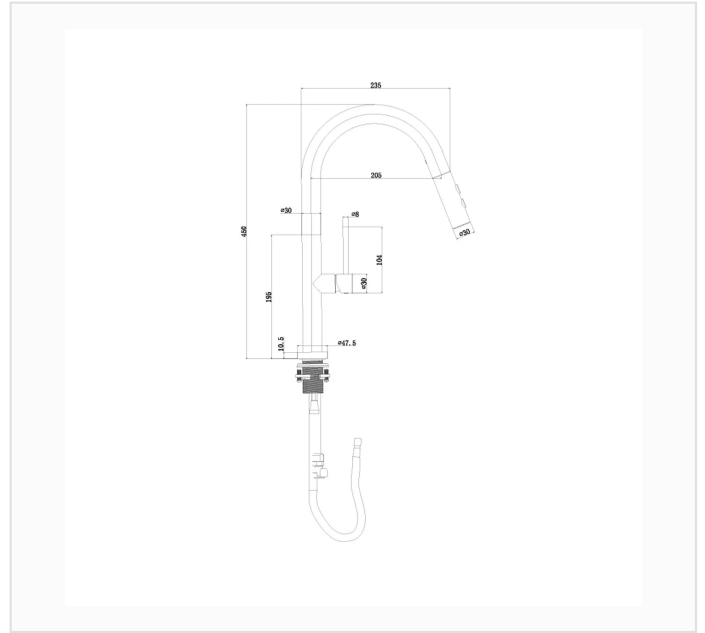

FYF-05034BK

SPEC SHEET · REV A · JUNE 2026

Matte Black slim cylindrical pull-down kitchen faucet — 17.7" H × 9.3" spout reach (450 × 235 mm)

MATTE BLACK · FYF-05034BK

DIMENSION DRAWING · INCH [MM]

SPECIFICATIONS

Model	FYF-05034BK
Product type	Pull-down kitchen faucet
Finish	Matte Black
Configuration	Dual-function pull-down spray head, single side lever handle
Overall dimensions	17.7" H × 9.3" spout reach (450 × 235 mm), 8.1" (205 mm) inner reach, Ø1.2" (Ø30 mm) body, Ø1.9"
Installation	Deck-mounted single hole
Certification	 cUPC listed (US & Canada)

TRADE TERMS

MOQ

1 unit via freight forwarder, or 1 × 20-ft container

QUOTE REPLY

Within 24 hours

LEAD TIME

30–45 days after sample approval