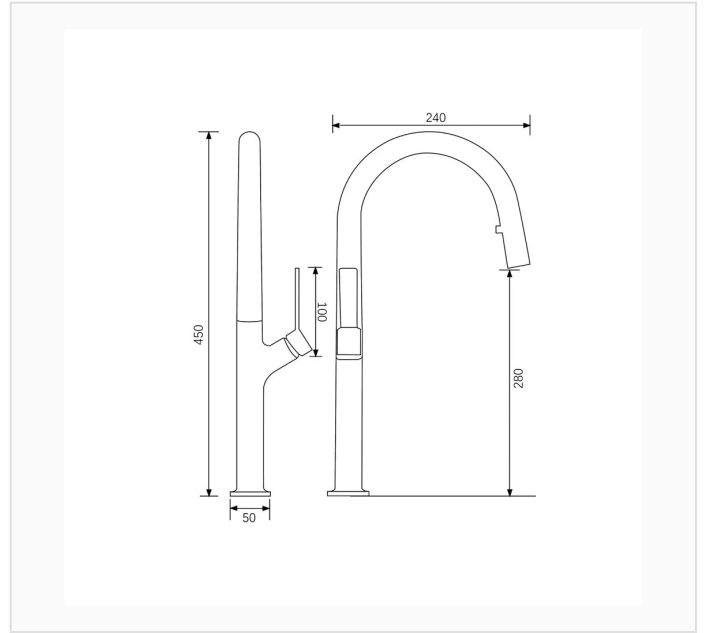

## FYF-05033BK

SPEC SHEET · REV A · JUNE 2026

Square-body high-arc pull-down kitchen faucet, 17.7" H x 9.4" reach (450 x 240 mm)

MATTE BLACK · FYF-05033BK

DIMENSION DRAWING · INCH [MM]

## SPECIFICATIONS

Model	FYF-05033BK
Product type	Pull-down kitchen faucet
Finish	Matte Black
Overall dimensions	<b>17.7" H x 9.4" spout reach (450 x 240 mm) · outlet height 11.0" (280 mm) · base 2.0" (50 mm)</b>
Installation	Deck-mounted single hole
Certification	 cUPC listed (US & Canada)