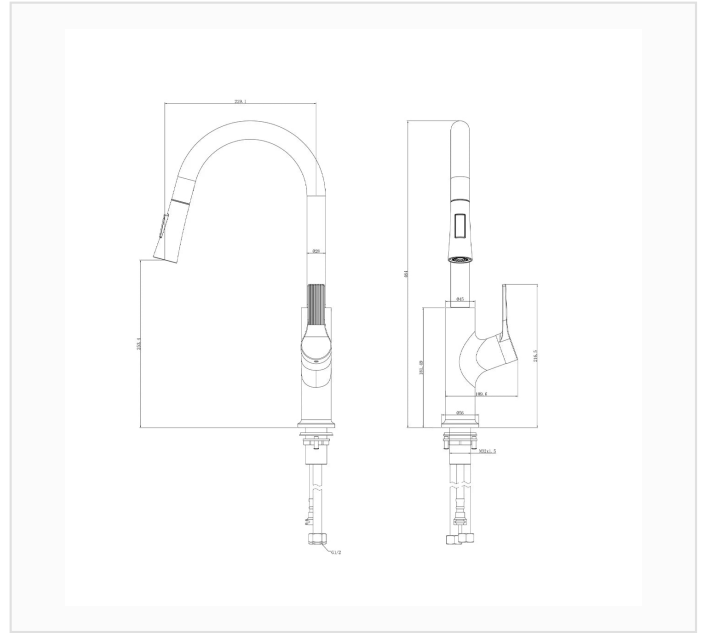

# FYF-05028CR

SPEC SHEET · REV A · JUNE 2026

Sculpted-body single-handle pull-down kitchen faucet, 18.3" (464 mm) high-arc gooseneck, 9.0" (229.1 mm) spout reach

CHROME · FYF-05028CR

DIMENSION DRAWING · INCH [MM]

## SPECIFICATIONS

Model	FYF-05028CR
Product type	Pull-down kitchen faucet
Finish	Chrome
Overall dimensions	<b>18.3" H × 9.0" spout reach (464 × 229.1 mm); spout outlet height 10.0" (253.4 mm)</b>
Connection	G1/2 inlet; M32 × 1.5 mounting shank
Installation	Deck-mounted single hole, Ø56 mm base
Certification	 cUPC listed (US & Canada)