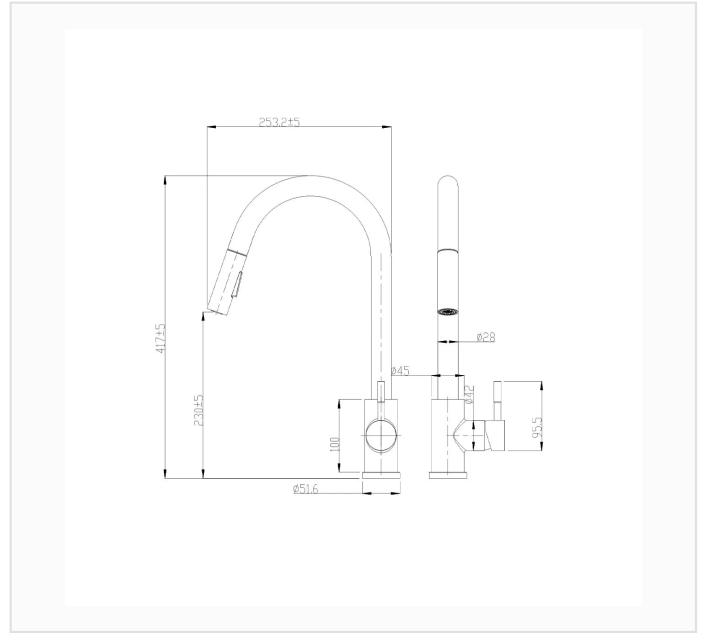

# FYF-05027

SPEC SHEET · REV A · JUNE 2026

Long-reach pull-down kitchen faucet in Brushed Nickel, 16.4" high-arc spout with 10.0" reach (417 × 253.2 mm), single side handle

BRUSHED NICKEL · FYF-05027

DIMENSION DRAWING · INCH [MM]

## SPECIFICATIONS

Model	FYF-05027
Product type	Pull-down kitchen faucet
Finish	Brushed Nickel
Overall dimensions	<b>16.4" H × 10.0" reach (417±5 × 253.2±5 mm)</b>
Outlet height	<b>9.1" (230±5 mm)</b>
Base diameter	Ø2.0" (Ø51.6 mm)
Installation	Deck-mounted single hole
Certification	 cUPC listed (US & Canada)

### MOQ

1 unit via freight forwarder, or 1 × 20-ft container

### LEAD TIME

30–45 days after sample approval