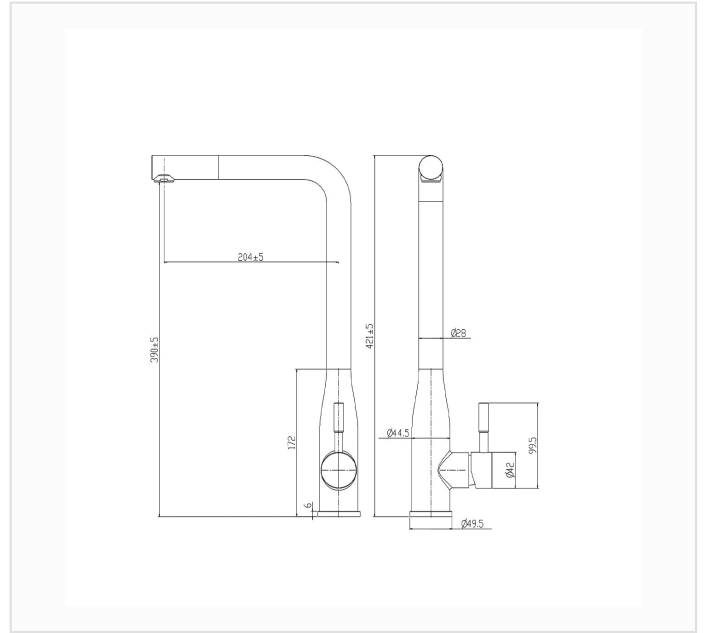

FYF-05026

SPEC SHEET · REV A · JUNE 2026

L-shaped pull-down kitchen faucet, brushed nickel, 16.6" (421 mm) overall height with 8.0" (204 mm) spout reach

BRUSHED NICKEL · FYF-05026

DIMENSION DRAWING · INCH [MM]

SPECIFICATIONS

Model	FYF-05026
Product type	Pull-down kitchen faucet
Finish	Brushed Nickel
Overall dimensions	16.6" H × 8.0" spout reach (421 × 204 mm); spout height 15.4" (390 mm); base Ø1.9" (Ø49.5 mm)
Installation	Deck-mounted single hole
Certification	 cUPC listed (US & Canada)