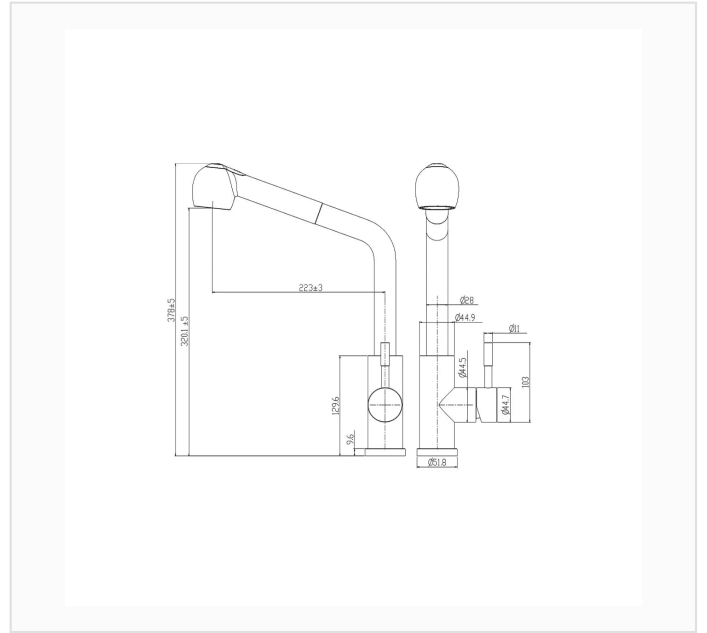

FYF-05023NP

SPEC SHEET · REV A · JUNE 2026

Single-handle pull-out kitchen faucet, 14.9" H x 8.8" spout reach (378 x 223 mm), Brushed Nickel

BRUSHED NICKEL · FYF-05023NP

DIMENSION DRAWING · INCH [MM]

SPECIFICATIONS

Model	FYF-05023NP
Product type	Pull-out kitchen faucet
Finish	Brushed Nickel
Overall dimensions	14.9" H x 8.8" reach (378 x 223 mm); spout height 12.6" (320 mm)
Installation	Deck-mounted, single hole
Certification	 cUPC listed (US & Canada)