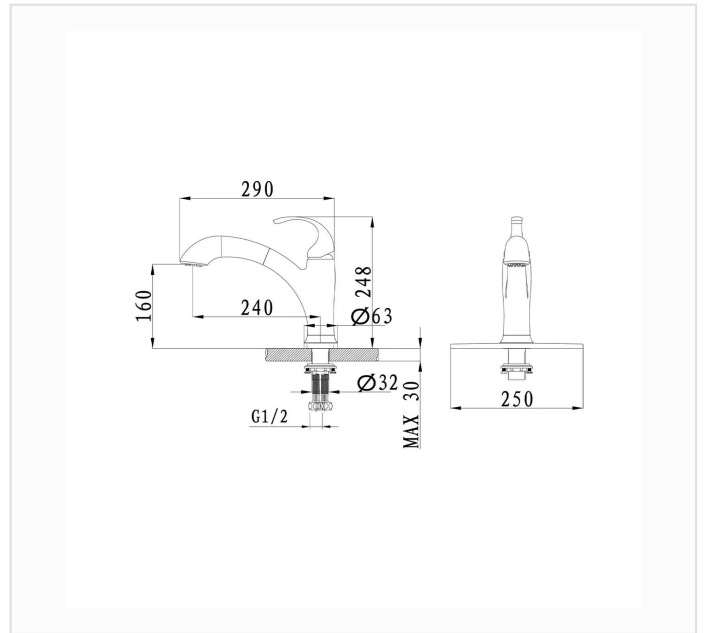

FYF-05020BK

SPEC SHEET · REV A · JUNE 2026

Matte black single-handle pull-out kitchen faucet — 9.8" H x 9.4" spout reach (248 x 240 mm)

MATTE BLACK · FYF-05020BK

DIMENSION DRAWING · INCH [MM]

SPECIFICATIONS

Model	FYF-05020BK
Product type	Pull-out kitchen faucet
Finish	Matte Black
Overall dimensions	9.8" H x 9.4" spout reach x 6.3" spout height (248 x 240 x 160 mm)
Connection	G1/2 inlet connection
Installation	Deck-mounted single hole — Ø1.26" (Ø32 mm) hole, max 1.18" (30 mm) deck thickness
Certification	 cUPC listed (US & Canada)