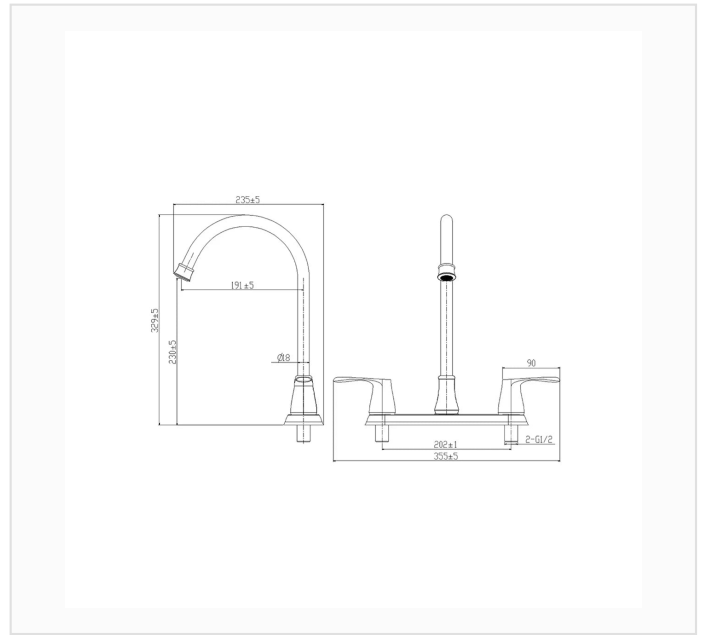

FYF-05019

SPEC SHEET · REV A · JUNE 2026

Two-handle gooseneck kitchen faucet, black, 13.0" H × 9.3" W with 7.5" spout reach (329 × 235 mm, reach 191 mm), 8" centerset deck

BLACK · SHOWN IN OIL-RUBBED BRONZE (near-black with bronze undertones) DIMENSION DRAWING · INCH [MM]

SPECIFICATIONS

Model	FYF-05019
Product type	Two-handle gooseneck kitchen faucet
Finish	Black
Overall dimensions	13.0" H × 9.3" W, 7.5" spout reach (329 × 235 mm, reach 191 mm); 9.1" (230 mm) spout clearance
Connection	2 × G1/2" inlets
Installation	Deck-mounted, 3-hole 8" centers (202 mm)
Certification	 cUPC listed (US & Canada)