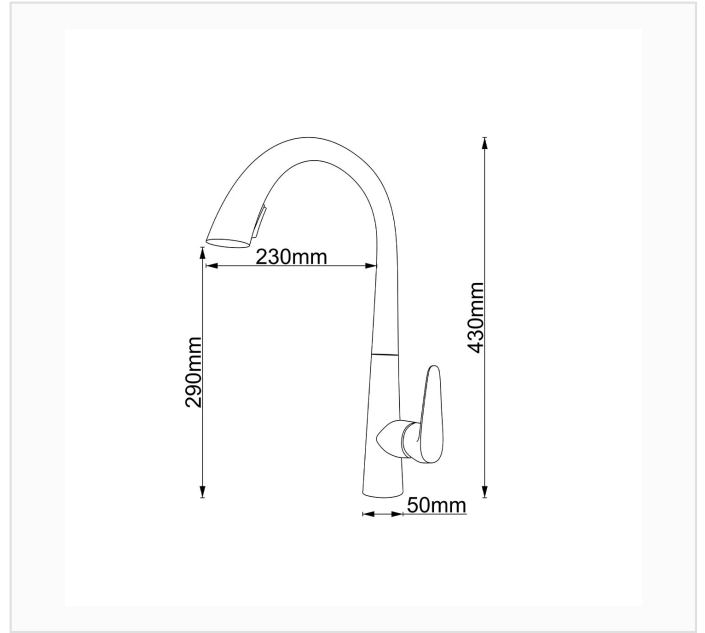

FYF-05018CR

SPEC SHEET · REV A · JUNE 2026

Paddle-handle pull-down kitchen faucet in Chrome, high-arc gooseneck, 16.9" (430 mm) overall height × 9.1" (230 mm) spout reach

CHROME · FYF-05018CR

DIMENSION DRAWING · INCH [MM]

SPECIFICATIONS

Model	FYF-05018CR
Product type	Pull-down kitchen faucet
Finish	Chrome
Overall dimensions	16.9" overall height × 9.1" spout reach (430 × 230 mm) · outlet height 11.4" (290 mm)
Installation	Deck-mounted single hole
Certification	 cUPC listed (US & Canada)