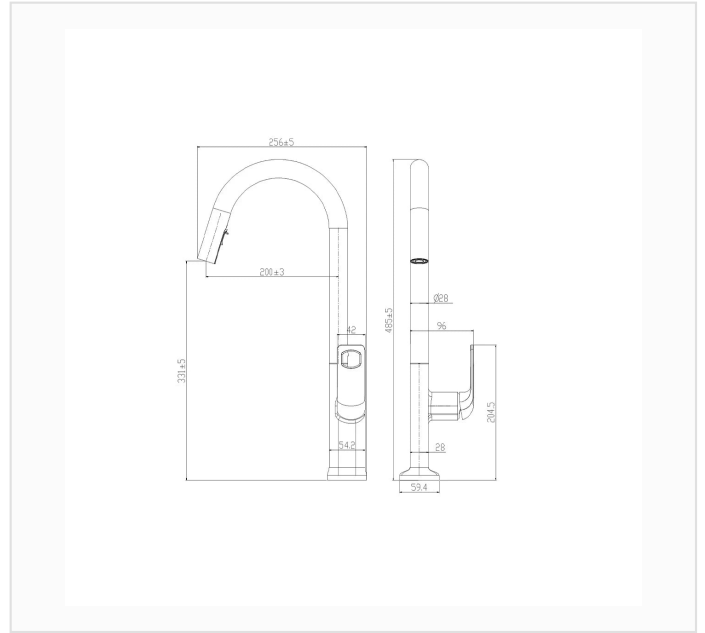

FYF-05017BK

SPEC SHEET · REV A · JUNE 2026

Matte Black open lever handle pull-down kitchen faucet, 19.1" (485 mm) high-arc gooseneck, 10.1" (256 mm) spout reach

MATTE BLACK · FYF-05017BK

DIMENSION DRAWING · INCH [MM]

SPECIFICATIONS

| | |
|--------------------|---|
| Model | FYF-05017BK |
| Product type | Pull-down kitchen faucet |
| Finish | Matte Black |
| Overall dimensions | 19.1" H x 10.1" spout reach (485 x 256 mm) – outlet reach 7.9" (200 mm) |
| Installation | Deck-mounted single hole |
| Certification |  cUPC listed (US & Canada) |