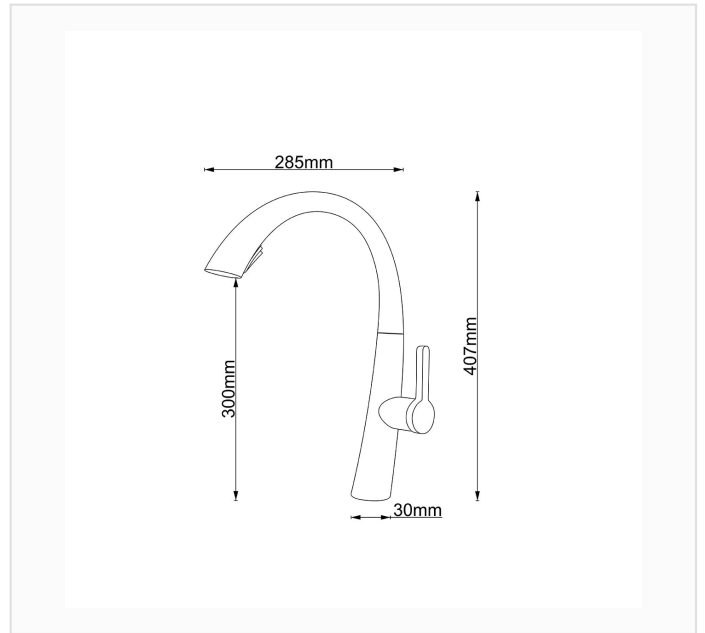

FYF-05016NP

SPEC SHEET · REV A · JUNE 2026

High-clearance pull-down kitchen faucet, Brushed Nickel — 16.0" H x 11.2" reach (407 x 285 mm)

BRUSHED NICKEL · FYF-05016NP

DIMENSION DRAWING · INCH [MM]

SPECIFICATIONS

Model	FYF-05016NP
Product type	Pull-down kitchen faucet
Finish	Brushed Nickel
Overall dimensions	16.0" H x 11.2" reach (407 x 285 mm) · spout height 11.8" (300 mm)
Installation	Deck-mounted single hole
Certification	 cUPC listed (US & Canada)