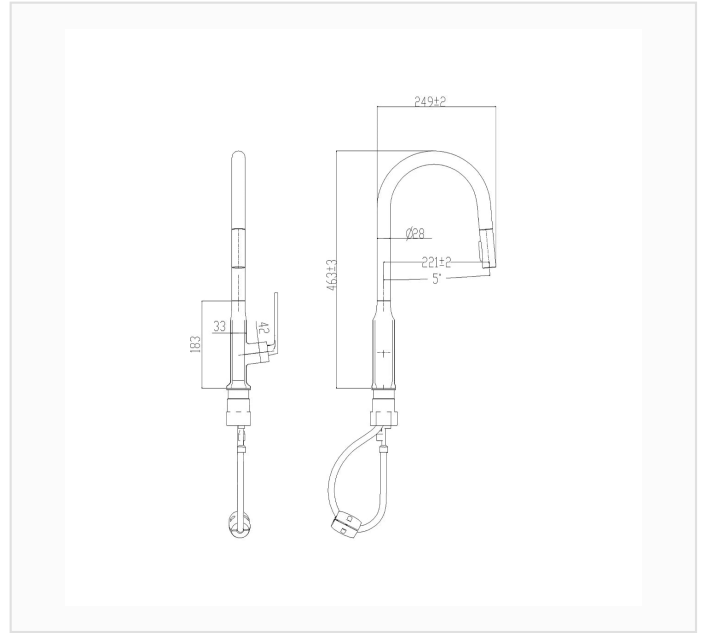

FYF-05014CR

SPEC SHEET · REV A · JUNE 2026

Chrome slim side-handle pull-down kitchen faucet, 18.2" (463 mm) high-arc gooseneck

CHROME · FYF-05014CR

DIMENSION DRAWING · INCH [MM]

SPECIFICATIONS

| | |
|--------------------|---|
| Model | FYF-05014CR |
| Product type | Pull-down kitchen faucet |
| Finish | Chrome |
| Overall dimensions | 18.2" H × 8.7" spout reach (463 ± 3 × 221 ± 2 mm), spout tube Ø1.1" (Ø28 mm) |
| Installation | Deck-mounted, single hole |
| Certification |  cUPC listed (US & Canada) |

TRADE TERMS

MOQ

1 unit via freight forwarder, or 1 × 20-ft container

QUOTE REPLY

Within 24 hours

LEAD TIME

30–45 days after sample approval