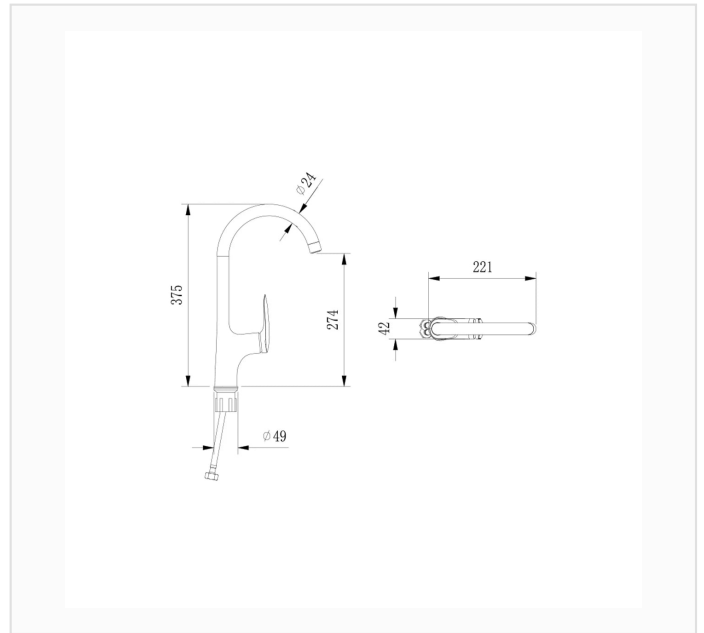

## FYF-05013LH

SPEC SHEET · REV A · JUNE 2026

Single-handle gooseneck kitchen faucet, 14.8" H × 8.7" spout reach (375 × 221 mm), Gun Metal Grey

GUN METAL GREY · FYF-05013LH

DIMENSION DRAWING · INCH [MM]

## SPECIFICATIONS

Model	FYF-05013LH
Product type	Gooseneck kitchen faucet
Finish	Gun Metal Grey
Overall dimensions	<b>14.8" H × 8.7" spout reach (375 × 221 mm); spout height 10.8" (274 mm); spout tube Ø0.9" (Ø24 mm)</b>
Installation	Deck-mounted single hole, Ø1.9" (Ø49 mm) base
Certification	 cUPC listed (US & Canada)

## MOQ

1 unit via freight forwarder, or 1 × 20-ft container

## LEAD TIME

30–45 days after sample approval