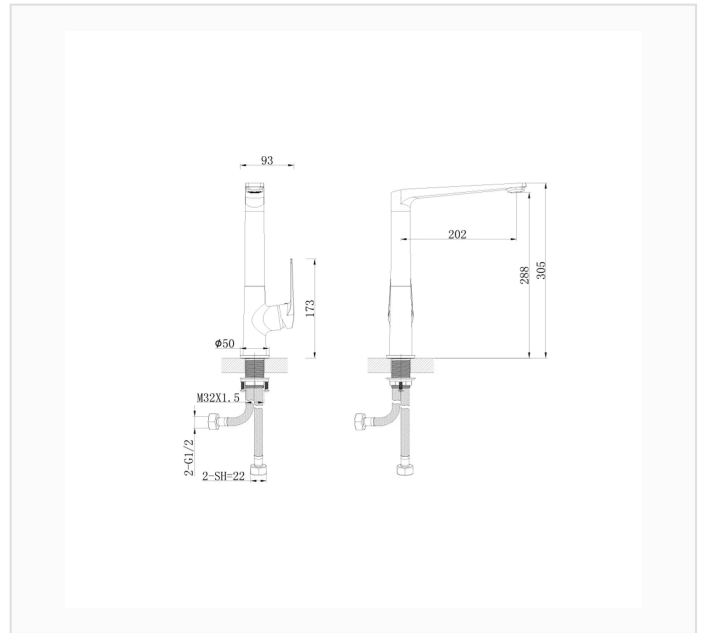

FYF-05001LH

SPEC SHEET · REV A · JUNE 2026

High-arc square kitchen faucet, single lever, swivel spout — 12.0" H × 8.0" reach (305 × 202 mm)

GUN METAL GREY · FYF-05001LH

DIMENSION DRAWING · INCH [MM]

SPECIFICATIONS

Model	FYF-05001LH
Product type	Square kitchen faucet
Finish	Gun Metal Grey
Overall dimensions	Height 12.0" (305 mm) · spout reach 8.0" (202 mm) · height to spout 11.3" (288 mm)
Connection	2 × G1/2 flexible hoses
Installation	Deck-mounted single hole (M32 × 1.5)
Certification	 cUPC listed (US & Canada)