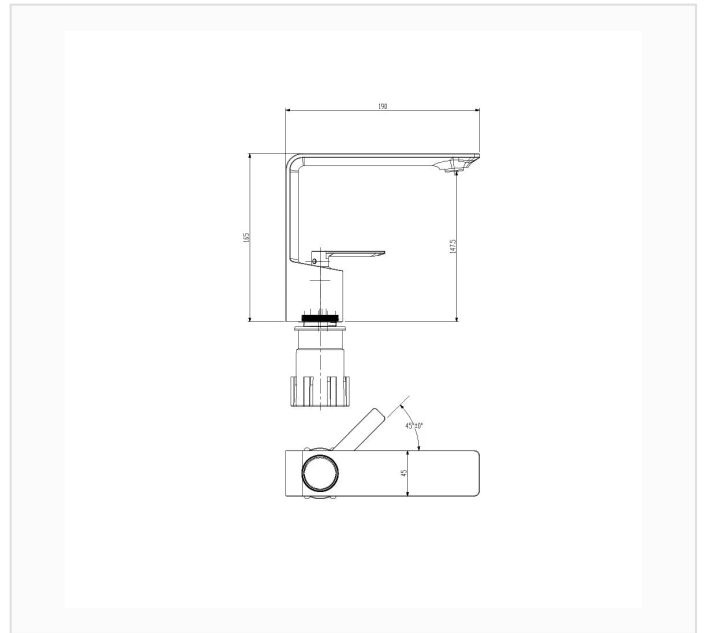

# FYF-01674LA-S

SPEC SHEET · REV A · JUNE 2026

Brushed Gold single-hole bathroom basin faucet, standard height, 6.5" H x 7.5" reach (165 x 190 mm)

BRUSHED GOLD · FYF-01674LA-S

DIMENSION DRAWING · INCH [MM]

## SPECIFICATIONS

Model	FYF-01674LA-S
Product type	Single-hole bathroom faucet
Finish	Brushed Gold
Configuration	Height: Standard
Overall dimensions	<b>6.5" H x 7.5" spout reach (165 x 190 mm) – spout outlet height 5.8" (147.5 mm)</b>
Installation	Deck-mounted single hole
Certification	 cUPC listed (US & Canada)