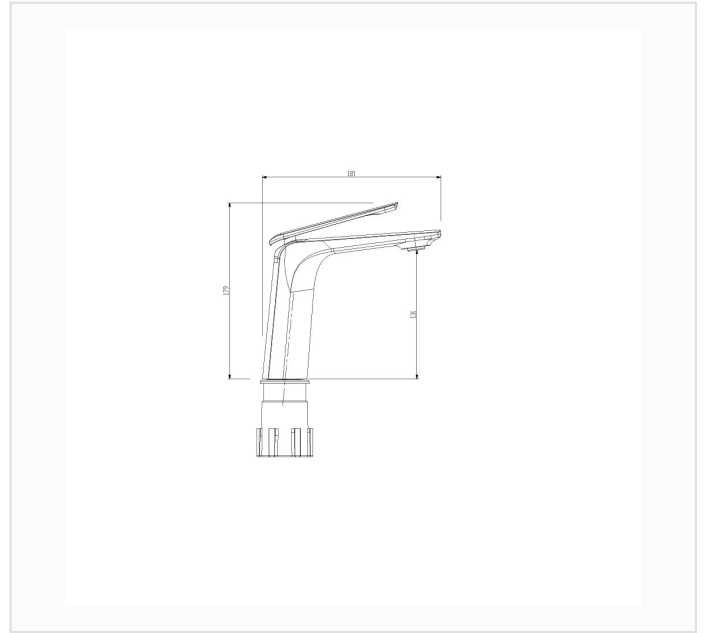

# FYF-01647CR-S

SPEC SHEET · REV A · JUNE 2026

Chrome single-hole bathroom basin faucet, standard height — 7.0" H x 7.1" L (179 x 181 mm)

CHROME · FYF-01647CR-S

DIMENSION DRAWING · INCH [MM]

## SPECIFICATIONS

Model	FYF-01647CR-S
Product type	Single-hole bathroom faucet
Finish	Chrome
Configuration	Height: Standard
Overall dimensions	<b>7.0" H x 7.1" L (179 x 181 mm) – spout height 5.2" (131 mm)</b>
Installation	Deck-mounted single hole
Certification	 cUPC listed (US & Canada)