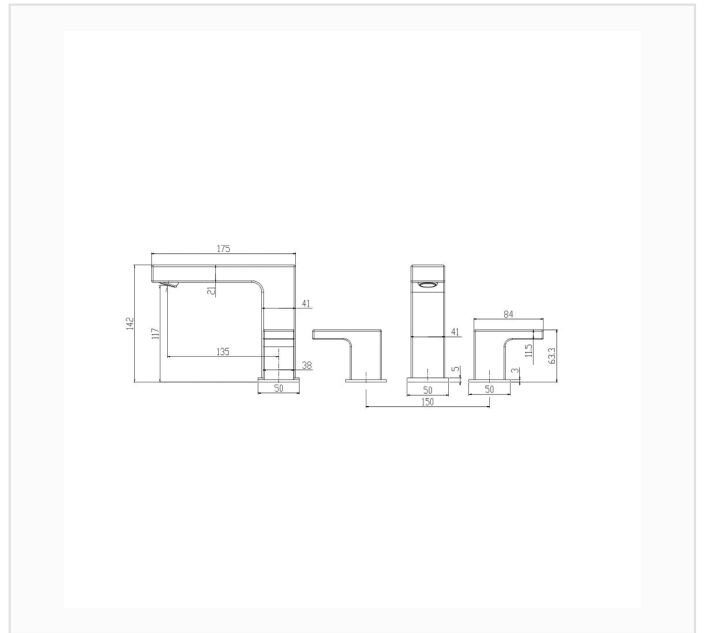

# FYF-01417

SPEC SHEET · REV A · JUNE 2026

Chrome 3-hole widespread bathroom faucet, 5.6" H x 6.9" D (142 x 175 mm), 5.9" (150 mm) handle centers

CHROME · FYF-01417

DIMENSION DRAWING · INCH [MM]

## SPECIFICATIONS

Model	FYF-01417
Product type	Widespread bathroom faucet
Finish	Chrome
Overall dimensions	<b>Height 5.6" (142 mm) · spout height 4.6" (117 mm) · spout reach 5.3" (135 mm) · depth 6.9" (175 mm)</b>
Installation	Deck-mounted, 3-hole widespread – 5.9" (150 mm) handle centers
Certification	 cUPC listed (US & Canada)