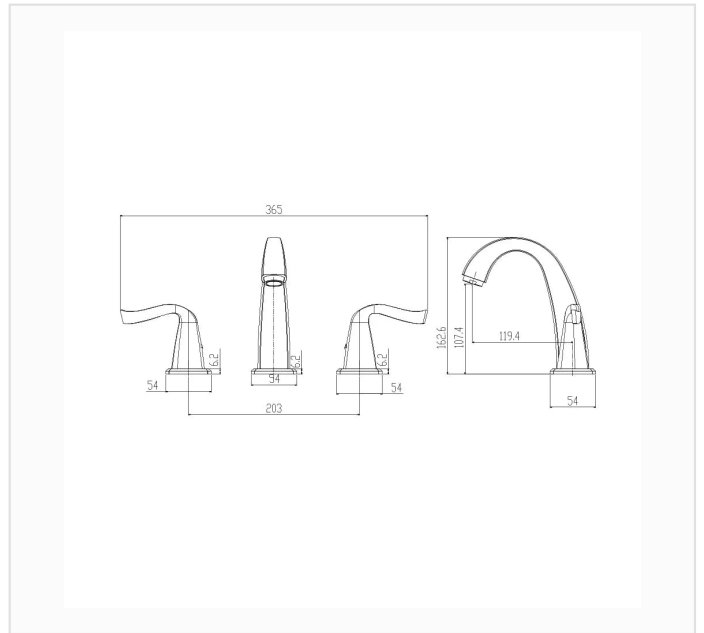

FYF-01303GD

SPEC SHEET · REV A · JUNE 2026

Two-handle widespread bathroom faucet, 8" (203 mm) centers, 6.4" spout height, Gold finish

GOLD · FYF-01303GD

DIMENSION DRAWING · INCH [MM]

SPECIFICATIONS

Model	FYF-01303GD
Product type	Widespread bathroom faucet
Finish	Gold
Overall dimensions	Spout height 6.4" (162.6 mm) × reach 4.7" (119.4 mm), overall width 14.4" (365 mm)
Installation	Deck-mounted, 3-hole 8" (203 mm) widespread
Certification	 cUPC listed (US & Canada)