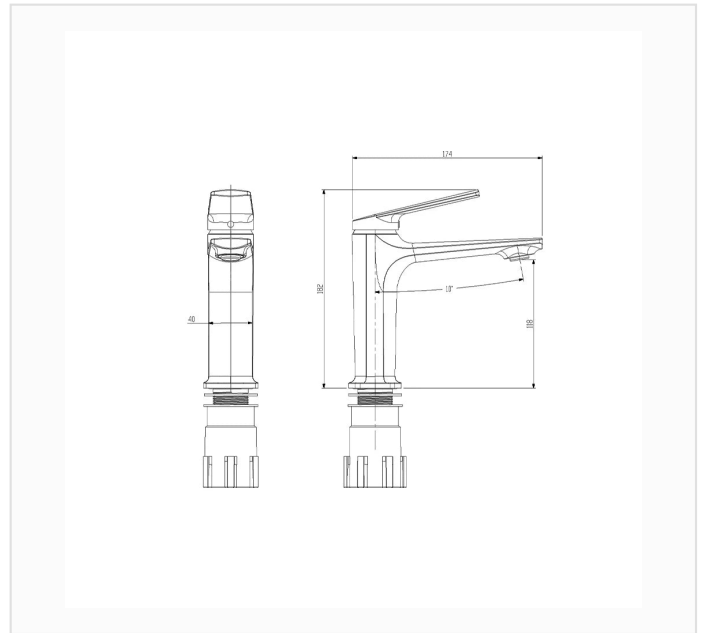

FYF-01059LA-S

SPEC SHEET · REV A · JUNE 2026

Brushed gold single-hole bathroom basin faucet, standard height 7.2" (182 mm)

BRUSHED GOLD · FYF-01059LA-S

DIMENSION DRAWING · INCH [MM]

SPECIFICATIONS

Model	FYF-01059LA-S
Product type	Single-hole bathroom faucet
Finish	Brushed Gold
Configuration	Height: Standard
Overall dimensions	7.2" H x 6.9" W (182 x 174 mm) – spout outlet 4.6" (118 mm), 10° down-angle
Installation	Deck-mounted, single hole
Certification	 cUPC listed (US & Canada)