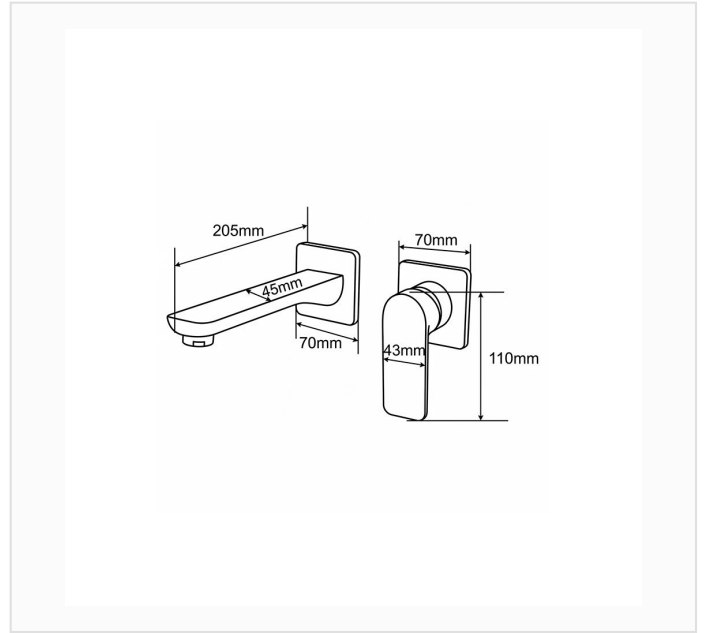

FYF-01058CR

SPEC SHEET · REV A · JUNE 2026

Wall-mount bathroom faucet, two-piece trim (spout + single-lever mixer), 8.1" (205 mm) spout reach, Chrome

CHROME · FYF-01058CR

DIMENSION DRAWING · INCH [MM]

SPECIFICATIONS

Model	FYF-01058CR
Product type	Wall-mount bathroom faucet
Finish	Chrome
Overall dimensions	Spout reach 8.1" (205 mm) · spout width 1.8" (45 mm) · handle 4.3" x 1.7" (110 x 43 mm) · wall pla
Installation	Wall-mounted
Certification	 cUPC listed (US & Canada)