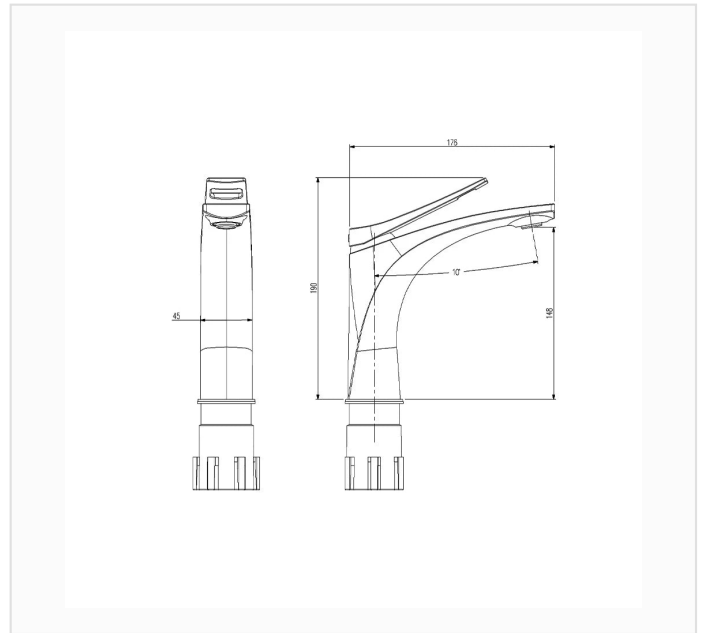

FYF-01056CR-S

SPEC SHEET · REV A · JUNE 2026

Single-handle single-hole bathroom basin faucet, chrome, standard height 7.5" (190 mm)

CHROME · FYF-01056CR-S

DIMENSION DRAWING · INCH [MM]

SPECIFICATIONS

Model	FYF-01056CR-S
Product type	Single-hole bathroom faucet
Finish	Chrome
Configuration	Height: Standard
Overall dimensions	7.5" H x 6.9" L (190 x 176 mm); spout height 5.8" (148 mm)
Installation	Deck-mounted, single hole
Certification	 cUPC listed (US & Canada)

TRADE TERMS

MOQ

1 unit via freight forwarder, or 1 x 20-ft container

QUOTE REPLY

Within 24 hours

LEAD TIME

30–45 days after sample approval