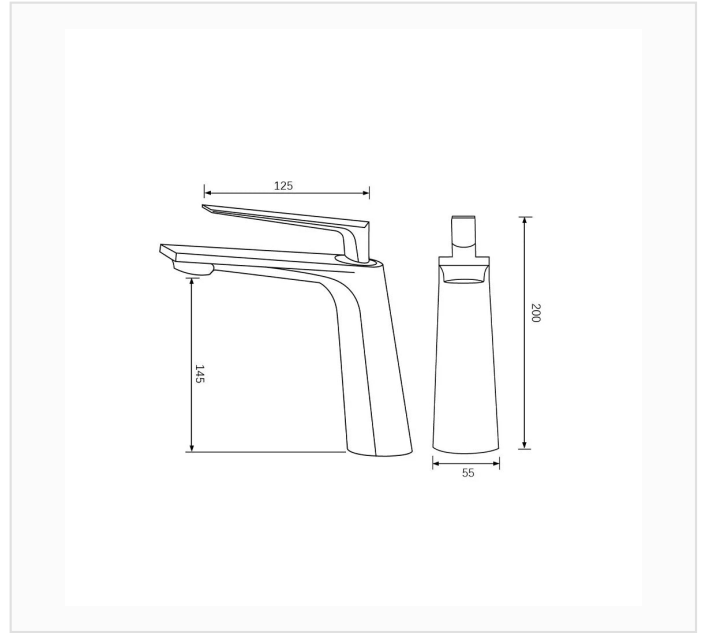

FYF-01052CR

SPEC SHEET · REV A · JUNE 2026

Single-hole bathroom basin faucet with blade lever handle, 7.9" (200 mm) overall height × 4.9" (125 mm) spout reach

CHROME · FYF-01052CR

DIMENSION DRAWING · INCH [MM]

SPECIFICATIONS

Model	FYF-01052CR
Product type	Single-hole bathroom faucet
Finish	Chrome
Overall dimensions	Spout height 5.7" (145 mm) – spout reach 4.9" (125 mm) – overall height 7.9" (200 mm) – base 2.2" (55 mm)
Installation	Deck-mounted single hole
Certification	 cUPC listed (US & Canada)