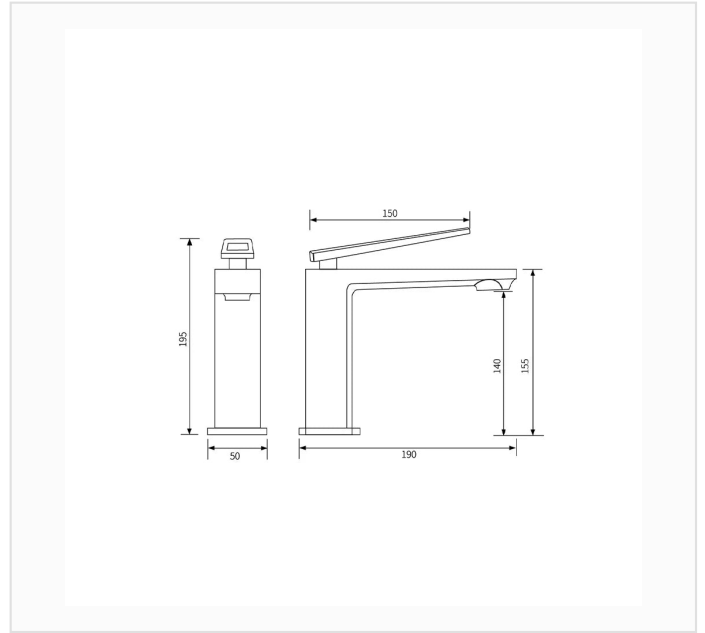

FYF-01050RG

SPEC SHEET · REV A · JUNE 2026

Single-hole bathroom basin faucet, 7.7" H x 5.9" spout reach – Rose Gold on Matte Black

ROSE GOLD · SHOWN IN MATTE BLACK BODY WITH ROSE GOLD LEVER & TRIM · DIMENSION DRAWING · INCH [MM]

SPECIFICATIONS

Model	FYF-01050RG
Product type	Single-hole bathroom faucet
Finish	Rose Gold
Overall dimensions	7.7" H x 5.9" spout reach (195 x 150 mm) – outlet height 5.5" (140 mm)
Installation	Deck-mounted single hole
Certification	 cUPC listed (US & Canada)