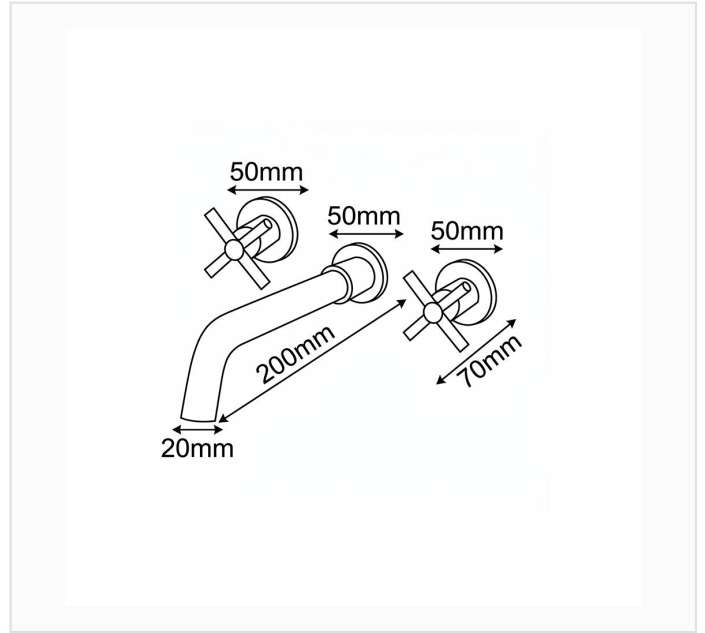

FYF-01046CR

SPEC SHEET · REV A · JUNE 2026

Wall-mounted 3-hole bathroom basin faucet with twin cross handles, 7.9" (200 mm) spout, Chrome

CHROME · FYF-01046CR

DIMENSION DRAWING · INCH [MM]

SPECIFICATIONS

Model	FYF-01046CR
Product type	Wall-mounted bathroom faucet
Finish	Chrome
Overall dimensions	Spout length 7.9" (200 mm) · escutcheons Ø 2" (50 mm) · handle projection 2.8" (70 mm) · spout
Installation	Wall-mounted, 3-hole (spout + two cross handles)
Certification	 cUPC listed (US & Canada)