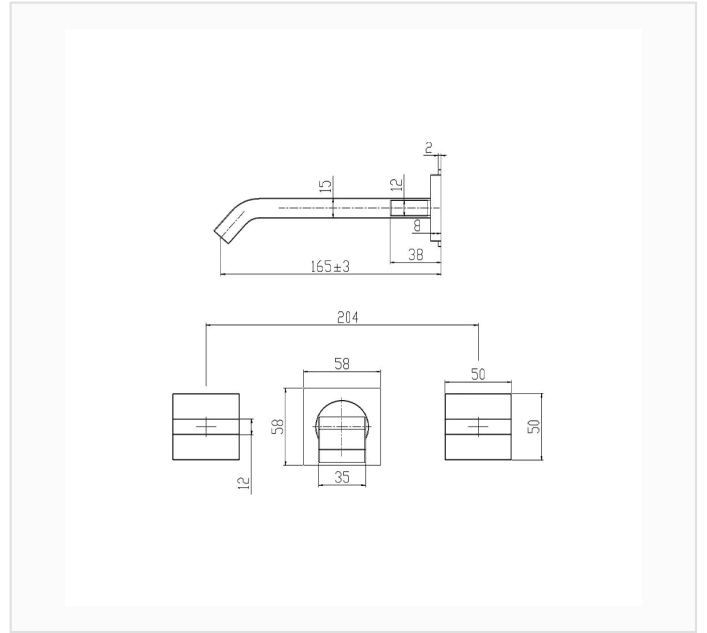

FYF-01042CR

SPEC SHEET · REV A · JUNE 2026

Wall-mount widespread bathroom faucet, chrome, 6.5" (165 mm) spout reach, 8.0" (204 mm) trim span

CHROME · FYF-01042CR

DIMENSION DRAWING · INCH [MM]

SPECIFICATIONS

Model	FYF-01042CR
Product type	Wall-mount widespread bathroom faucet
Finish	Chrome
Overall dimensions	Spout reach 6.5" (165 ± 3 mm) · trim span 8.0" (204 mm) · spout escutcheon 2.3" x 2.3" (58 x 58 mm)
Installation	Wall-mounted, 3-hole
Certification	 cUPC listed (US & Canada)