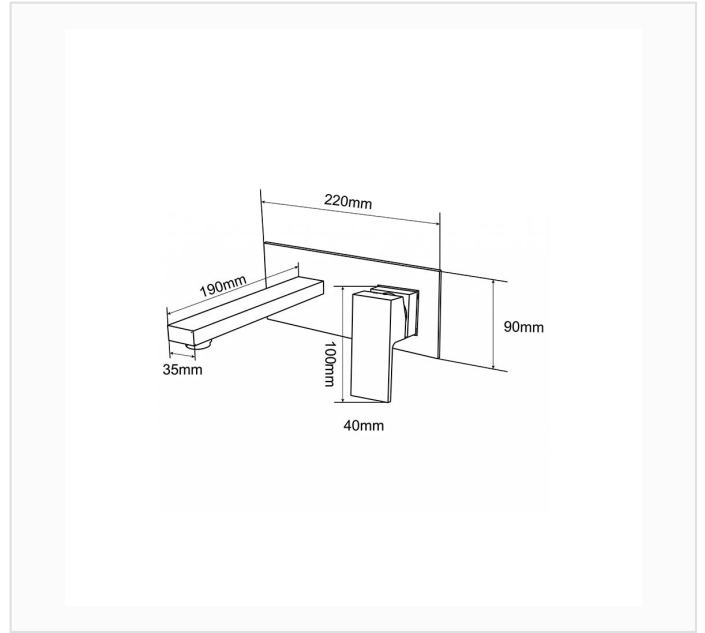

## FYF-01041LA

SPEC SHEET · REV A · JUNE 2026

Brushed Gold wall-mount single-handle bathroom basin faucet, 8.7" x 3.5" (220 x 90 mm) wall plate, 7.5" (190 mm) spout reach

BRUSHED GOLD · FYF-01041LA

DIMENSION DRAWING · INCH [MM]

## SPECIFICATIONS

Model	FYF-01041LA
Product type	Wall-mount bathroom faucet
Finish	Brushed Gold
Overall dimensions	<b>Plate 8.7" x 3.5" (220 x 90 mm), spout reach 7.5" (190 mm), handle 3.9" (100 mm)</b>
Installation	Wall-mounted
Certification	 cUPC listed (US & Canada)