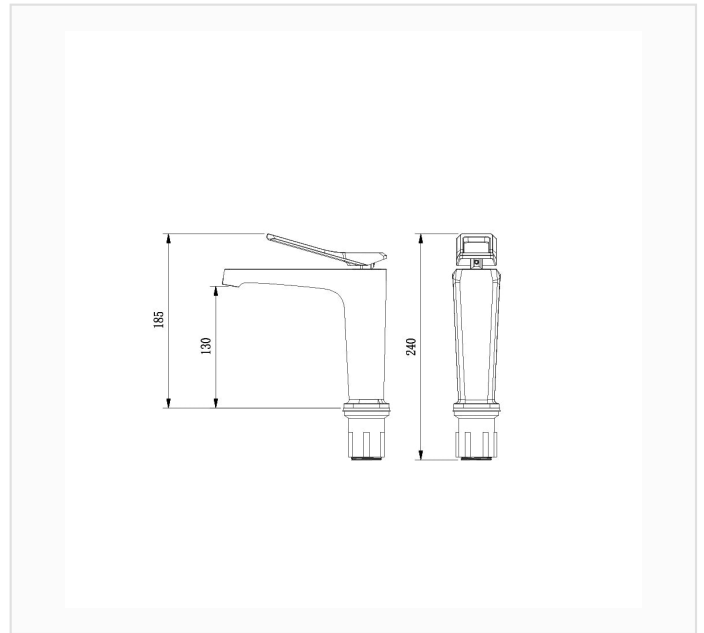

# FYF-01037CR-S

SPEC SHEET · REV A · JUNE 2026

Single-hole bathroom basin faucet, standard height 7.3" (185 mm) — Chrome

CHROME · FYF-01037CR-S

DIMENSION DRAWING · INCH [MM]

## SPECIFICATIONS

Model	FYF-01037CR-S
Product type	Single-hole bathroom faucet
Finish	Chrome
Configuration	Height: Standard
Overall dimensions	<b>7.3" H x 5.1" spout H (185 x 130 mm)</b>
Installation	Deck-mounted, single hole
Certification	 cUPC listed (US & Canada)