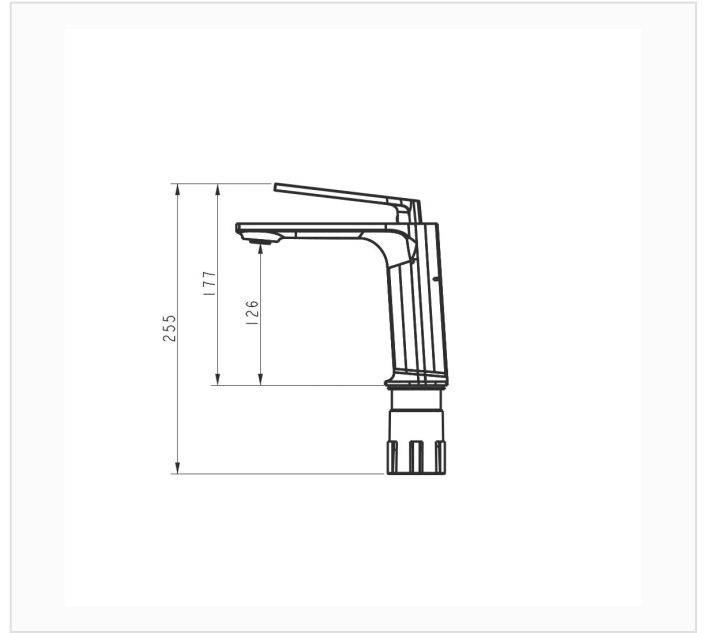

FYF-01036CR-S

SPEC SHEET · REV A · JUNE 2026

Chrome single-hole bathroom basin faucet, standard height 7.0" (177 mm)

CHROME · FYF-01036CR-S

DIMENSION DRAWING · INCH [MM]

SPECIFICATIONS

Model	FYF-01036CR-S
Product type	Single-hole bathroom faucet
Finish	Chrome
Configuration	Height: Standard
Overall dimensions	7.0" overall × 5.0" spout height (177 × 126 mm); 10.0" (255 mm) incl. under-deck shank
Installation	Deck-mounted single hole
Certification	 cUPC listed (US & Canada)