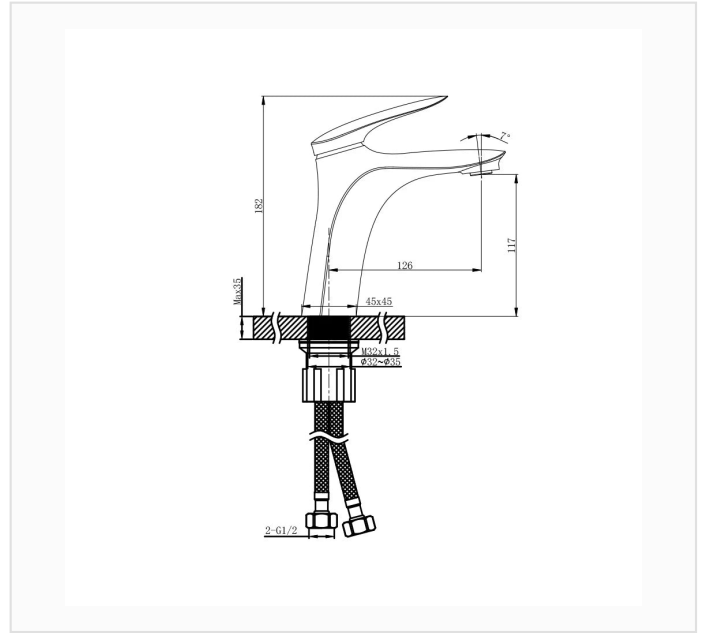

# FYF-01035CR-S

SPEC SHEET · REV A · JUNE 2026

Single-hole bathroom basin faucet, Chrome, standard height 7.2" (182 mm)

CHROME · FYF-01035CR-S

DIMENSION DRAWING · INCH [MM]

## SPECIFICATIONS

Model	FYF-01035CR-S
Product type	Single-hole bathroom faucet
Finish	Chrome
Configuration	Height: Standard
Overall dimensions	<b>7.2" overall H × 5.0" spout reach, spout outlet 4.6" (182 × 126 mm, outlet 117 mm)</b>
Connection	2 × G1/2 flexible inlet hoses
Installation	Deck-mounted, single hole (Ø32–35 mm)
Certification	 cUPC listed (US & Canada)