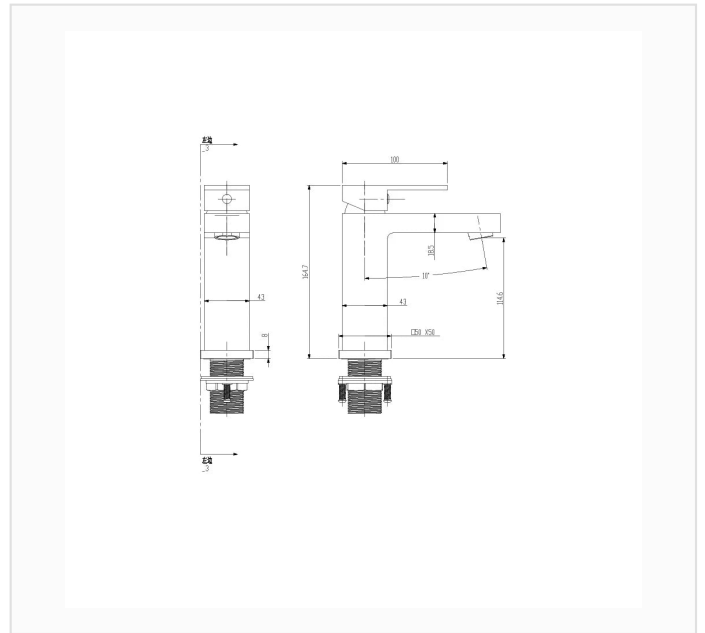

FYF-01028CR-S

SPEC SHEET · REV A · JUNE 2026

Square single-hole bathroom basin faucet, Chrome, standard height 6.5" (164.7 mm)

CHROME · FYF-01028CR-S

DIMENSION DRAWING · INCH [MM]

SPECIFICATIONS

Model	FYF-01028CR-S
Product type	Single-hole bathroom faucet
Finish	Chrome
Configuration	Height: Standard
Overall dimensions	H 6.5" (164.7 mm) · spout height 4.5" (114.6 mm) · base 2" x 2" (50 x 50 mm)
Installation	Deck-mounted single hole
Certification	 cUPC listed (US & Canada)

TRADE TERMS

MOQ

1 unit via freight forwarder, or 1 x 20-ft container

QUOTE REPLY

Within 24 hours

LEAD TIME

30–45 days after sample approval