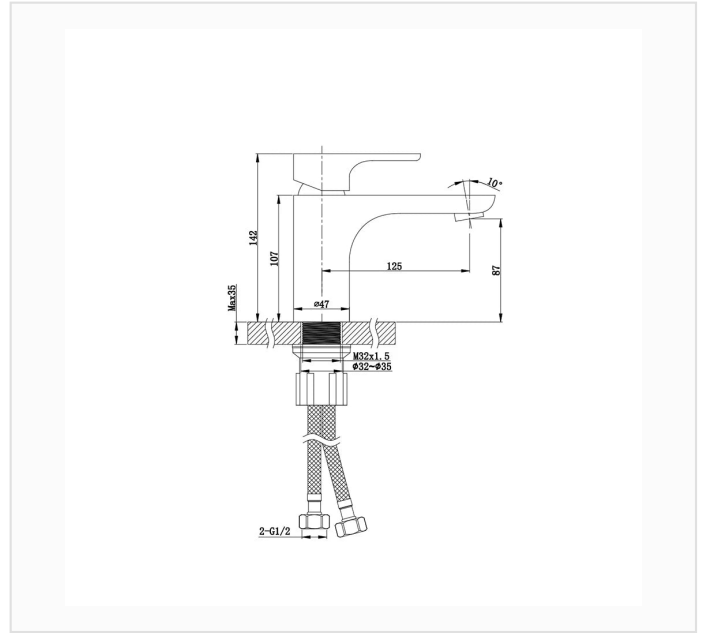

FYF-01006CR-S

SPEC SHEET · REV A · JUNE 2026

Single-hole chrome bathroom basin faucet, standard height 5.6" (142 mm)

CHROME · FYF-01006CR-S

DIMENSION DRAWING · INCH [MM]

SPECIFICATIONS

Model	FYF-01006CR-S
Product type	Single-hole bathroom faucet
Finish	Chrome
Configuration	Height: Standard
Overall dimensions	5.6" H x 4.9" spout reach (142 x 125 mm); spout outlet 3.4" (87 mm) above deck; base Ø1.9" (Ø47
Connection	2 x G1/2" flexible hoses; M32x1.5 mounting
Installation	Deck-mounted single hole, Ø1 1/4"–1 3/8" (32–35 mm) hole, deck up to 1.4" (35 mm)
Certification	 cUPC listed (US & Canada)

TRADE TERMS

MOQ

1 unit via freight forwarder, or 1 x 20-ft container

QUOTE REPLY

Within 24 hours

LEAD TIME

30–45 days after sample approval