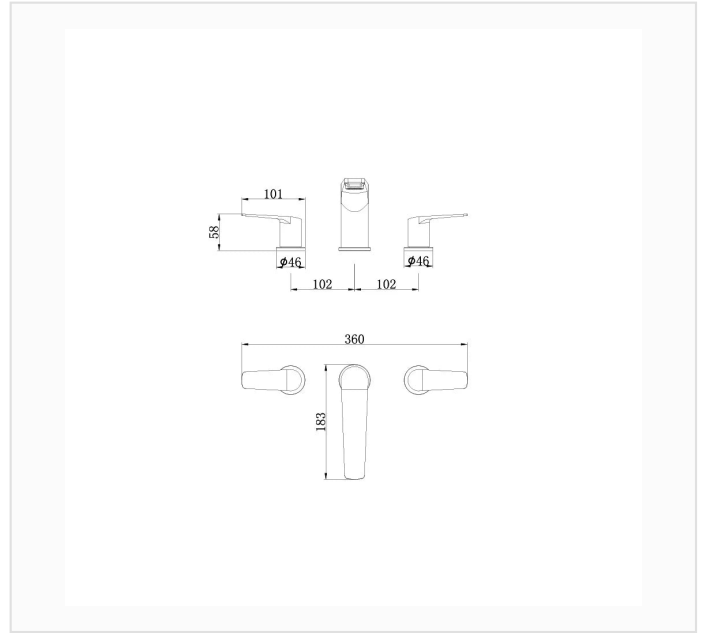

FYF-01003CR

SPEC SHEET · REV A · JUNE 2026

Two-handle 8" widespread bathroom sink faucet, Chrome, 14.2" × 7.2" (360 × 183 mm)

CHROME · FYF-01003CR

DIMENSION DRAWING · INCH [MM]

SPECIFICATIONS

Model	FYF-01003CR
Product type	Widespread bathroom faucet
Finish	Chrome
Overall dimensions	14.2" W × 7.2" spout (360 × 183 mm) · handle H 2.3" (58 mm)
Installation	Deck-mounted, 3-hole 8" (204 mm) widespread
Certification	 cUPC listed (US & Canada)

TRADE TERMS

MOQ

1 unit via freight forwarder, or 1 × 20-ft container

QUOTE REPLY

Within 24 hours

LEAD TIME

30–45 days after sample approval