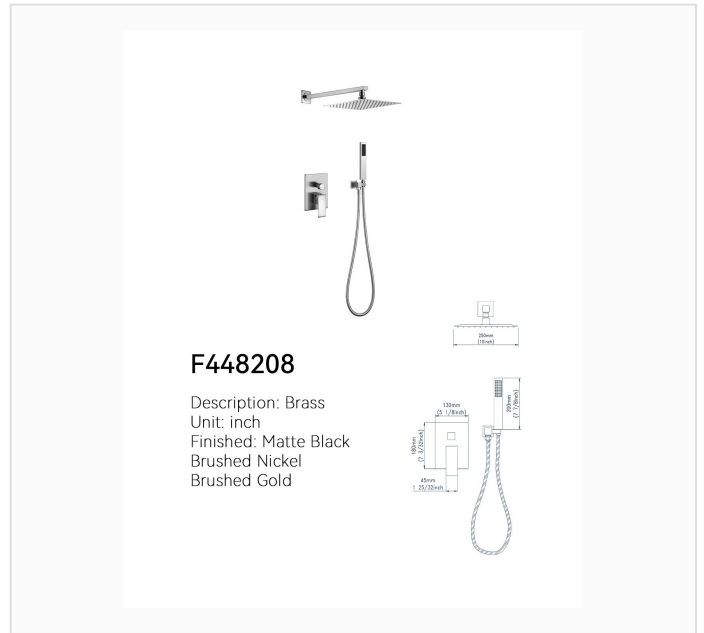

F448208

SPEC SHEET · REV A · JUNE 2026

Concealed shower set with 10" (250 mm) square rain head, handheld shower and single-handle in-wall valve, brass

F448208 · SHOWN IN CHROME-LOOK RENDER

DIMENSION DRAWING · INCH [MM]

SPECIFICATIONS

Model	F448208
Product type	Concealed shower set
Material	Brass
Finish	Matte Black / Brushed Nickel / Brushed Gold
Overall dimensions	Rain head 10" (250 mm) square; valve trim 5.1" x 7.1" (130 x 180 mm), 1.8" (45 mm) projection; h
Installation	Wall-mounted, concealed in-wall valve
Certification	 cUPC listed (US & Canada)