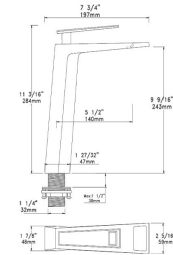

# F344101

SPEC SHEET · REV A · JUNE 2026

Single-hole tall vessel bathroom faucet, solid brass, 11.2" overall height

## F344101

Size: 11 3/16" \* 7 3/4" \* 2 5/16"  
 Description: Brass  
 Unit: inch  
 Finished: Matte Black  
 Brushed Gold  
 Brushed Nickel

CKEL · F344101 (SHOWN IN Brushed Nickel; also offered in Matte Black & Brushed Gold) · DIMENSION DRAWING · INCH [MM]

### SPECIFICATIONS

|                    |   |
|--------------------|---|
| Model              | F344101   |
| Product type       | Single-hole bathroom faucet (tall vessel)   |
| Material           | <b>Solid brass body</b>   |
| Finish             | Brushed Nickel (also Matte Black, Brushed Gold)   |
| Overall dimensions | <b>11.2" x 7.7" x 2.3" (284 x 197 x 59 mm); spout height 9 9/16" (243 mm), spout reach 7 3/4" (197 mm)</b>    |
| Installation       | Deck-mounted single hole  |
| Certification      |  cUPC listed (US & Canada) |