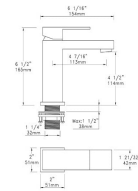

# F320001

SPEC SHEET · REV A · JUNE 2026

Square single-hole bathroom faucet, brass, 6.5" H x 6.06" W (165 x 154 mm), 4.5" spout height

CHROME · F320001

## F320001

Size: 6 1/2" x 6 1/16" x 1 21/32"  
 Description: Brass  
 Unit: inch  
 Finished: Chrome  
 Matte Black  
 Brushed Gold

DIMENSION DRAWING · INCH [MM]

### SPECIFICATIONS

|                    |                                                                                                               |
|--------------------|---------------------------------------------------------------------------------------------------------------|
| Model              | F320001                                                                                                       |
| Product type       | Single-hole bathroom faucet                                                                                   |
| Material           | <b>Brass</b>                                                                                                  |
| Finish             | Chrome (also available: Matte Black, Brushed Gold)                                                            |
| Overall dimensions | <b>6.5" x 6.06" x 1.66" (165 x 154 x 42 mm); spout reach 4 7/16" (113 mm), spout height 4 1/2" (114 mm)</b>   |
| Installation       | Deck-mounted single hole                                                                                      |
| Certification      |  cUPC listed (US & Canada) |