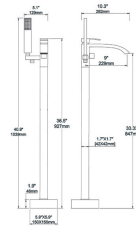

# F319104

SPEC SHEET · REV A · JUNE 2026

Square waterfall freestanding tub filler with handheld shower, 36.5" tall (Chrome / Matte Black)

CHROME · F319104

**F319104**

Size: 36.5"×10.3"×33.33"

Description: Brass

Unit: inch

Finished: Chrome

Matte Black

DIMENSION DRAWING · INCH [MM]

**SPECIFICATIONS**

Model	F319104
Product type	Freestanding tub faucet
Material	<b>Brass</b>
Finish	Chrome / Matte Black
Configuration	With handheld shower (5.1" / 129 mm hand shower)
Overall dimensions	<b>36.5" × 10.3" × 33.33" (927 × 262 × 847 mm); spout reach 9" (229 mm); floor base 5.9" × 5.9" (150 × 150 mm)</b>
Installation	Floor-mounted, freestanding
Certification	 cUPC listed (US & Canada)