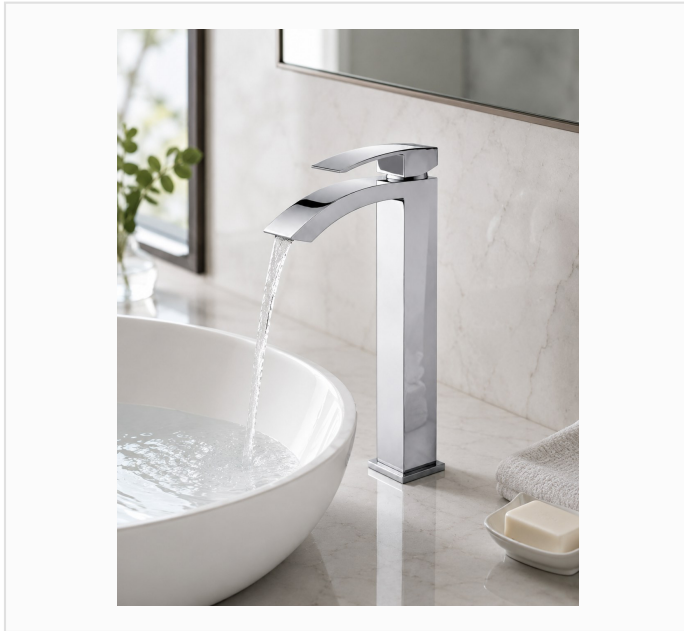

F319101

SPEC SHEET · REV A · JUNE 2026

Single-hole tall vessel waterfall bathroom faucet, Chrome, brass body — 12.2 in / 310 mm overall height

CHROME · F319101

F319101

Size: 12 7/32" * 7 1/4" * 1 21/32"
 Description: Brass
 Unit: inch
 Finished: Chrome

DIMENSION DRAWING · INCH [MM]

SPECIFICATIONS

Model	F319101
Product type	Single-hole bathroom faucet (tall vessel / waterfall spout)
Material	Brass
Finish	Chrome
Overall dimensions	12 7/32" × 7 1/4" × 1 21/32" (310 × 184.5 × 42 mm); spout height 9" (229 mm), reach 5 5/8" (143 mm)
Installation	Deck-mounted single hole (deck thickness max 1 1/2" / 38 mm)
Certification	 cUPC listed (US & Canada)