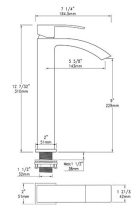

F319101

SPEC SHEET · REV A · JUNE 2026

Single-hole tall vessel waterfall bathroom faucet, Chrome, brass body — 12.2 in / 310 mm overall height

CHROME · F319101

F319101

Size: 12 7/32" * 7 1/4" * 1 21/32"
 Description: Brass
 Unit: inch
 Finished: Chrome

DIMENSION DRAWING · INCH [MM]

SPECIFICATIONS

Model	F319101
Product type	Single-hole bathroom faucet (tall vessel / waterfall spout)
Material	Brass
Finish	Chrome
Overall dimensions	12 7/32" × 7 1/4" × 1 21/32" (310 × 184.5 × 42 mm); spout height 9" (229 mm), reach 5 5/8" (143 mm)
Installation	Deck-mounted single hole (deck thickness max 1 1/2" / 38 mm)
Certification	 cUPC listed (US & Canada)